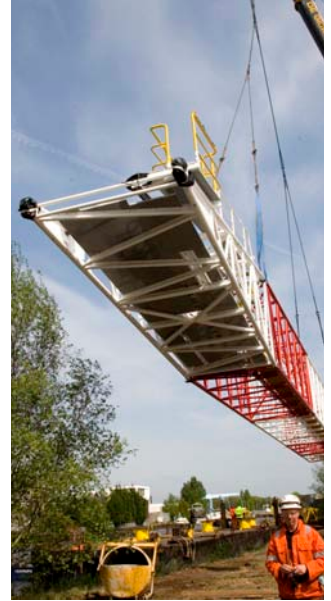

Because of the combination of our efficient process, the availability of special tools and equipment, and a high level of

professional skills, damaged lattice booms and jibs can be repaired at competitive prices. Very short delivery periods can be offered because of the large quantity of high quality tubular and plate material kept in stock.

Avezaat Cranes is ISO 9001 certified and has Germanischer

Lloyd Workshop and Welder approval for welding of crane structures.

In addition to our Dutch and European companies, we work for of a large number of foreign companies from all parts of the world like Africa, the Middle East, Asia, USA and South America.

PRODUCTS & SERVICES

MOBILE CRANE REPAIR AND MANUFACTURING

- ◆ Repair and manufacture of lattice booms, jibs and telescopic booms
- ◆ New and used (with certificate) lattice booms and jibs supplied immediately from stock
- ◆ Repair and overhaul of crawler cranes, telescopic cranes, aerial work platforms, forklift trucks and spreaders